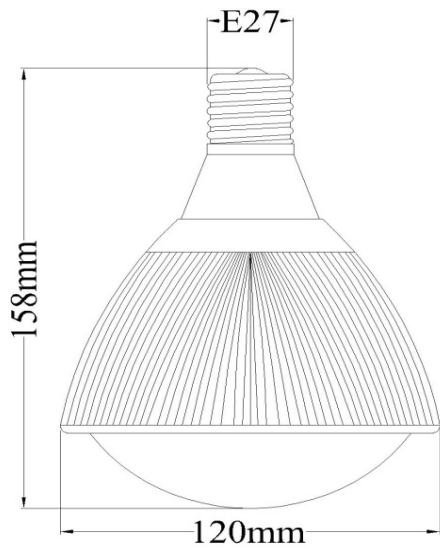

©2012 U-Tron (Beijing) Electronics Co., LTD
All rights reserved
Specifications are subject to change without notice

15-Feb-12
data subject to change