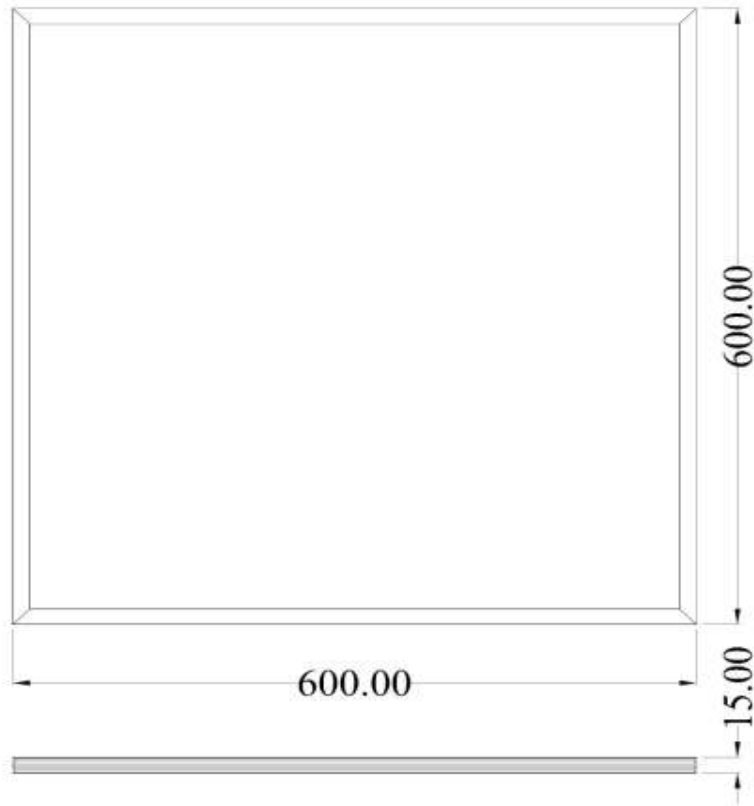

Technical Drawing

©2012 U-Tron (Beijing) Electronics Co., LTD
All rights reserved
Specifications are subject to change without notice

15-Feb-12
data subject to change