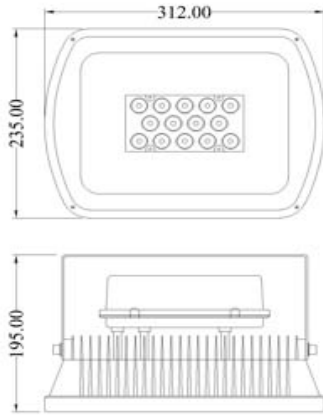

Wattage 24W
Voltage universal
Power Factor 0.937

Temperature

Operating Temp. -40(min), 45(max)C
Storage -40(min), 45(max)C

Product Dimensions

Lamp Length 235mm
Lamp Width 312mm
Lamp Height 195mm
Lamp Body Length 235mm

Ordering Information

Product Number A-6810-214-CR5
Product Name Venus 14
Product Ordering Name Venus 14 1946lm 24W
Pieces Per Pack 1
Packs Per Carton 2
Net Weight Per Piece 3.75 Kg

www.u-tron.com

Venus

Technical Drawing